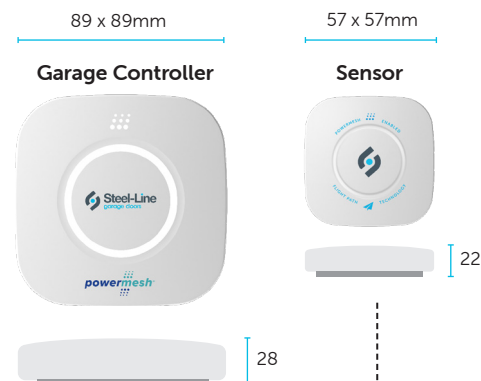

## Door Position Light Ring

Temperature & Humidity Sensor

Reset Button

## Power Input

Connect the supplied 24V DC Plug Pack, or wire into the garage door motor.

## Quick Connector

Installation is easier with the simple wiring plug.

## Dimensions