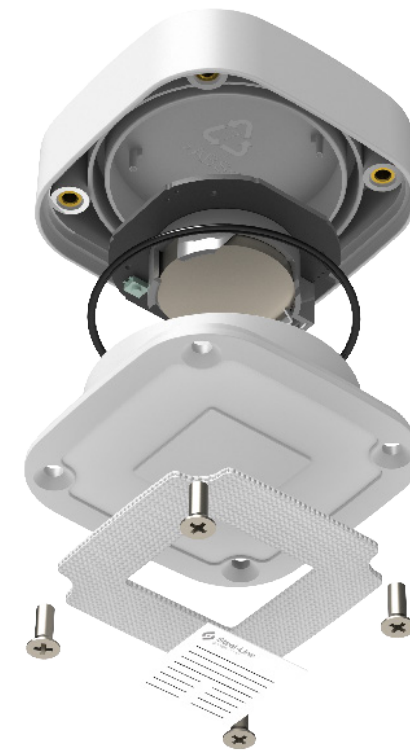

## Suits all Garage Door Types.

Once the sensor takes flight it automatically adjusts to any door type.

Roller Door

Sectional Door

Tilt Door

Ready to fly, out of the box.

No complicated setup, stick it on your door and take flight.

**Height Intelligence**  
Open your door to different heights.

**Multi Axis Sensor**  
Records your doors position in 3 dimensions.

**Long life Battery**  
Receive a notification when it's getting low.

**Waterproof Enclosure**  
Protected from water affecting performance.

**Dual Lock™**  
Reclosable Fastener  
Stick to your door and easily remove.

**Small & Compact**  
Mounts on your door without being obtrusive.

**Add another door**  
Controller supports up to 2 sensors.