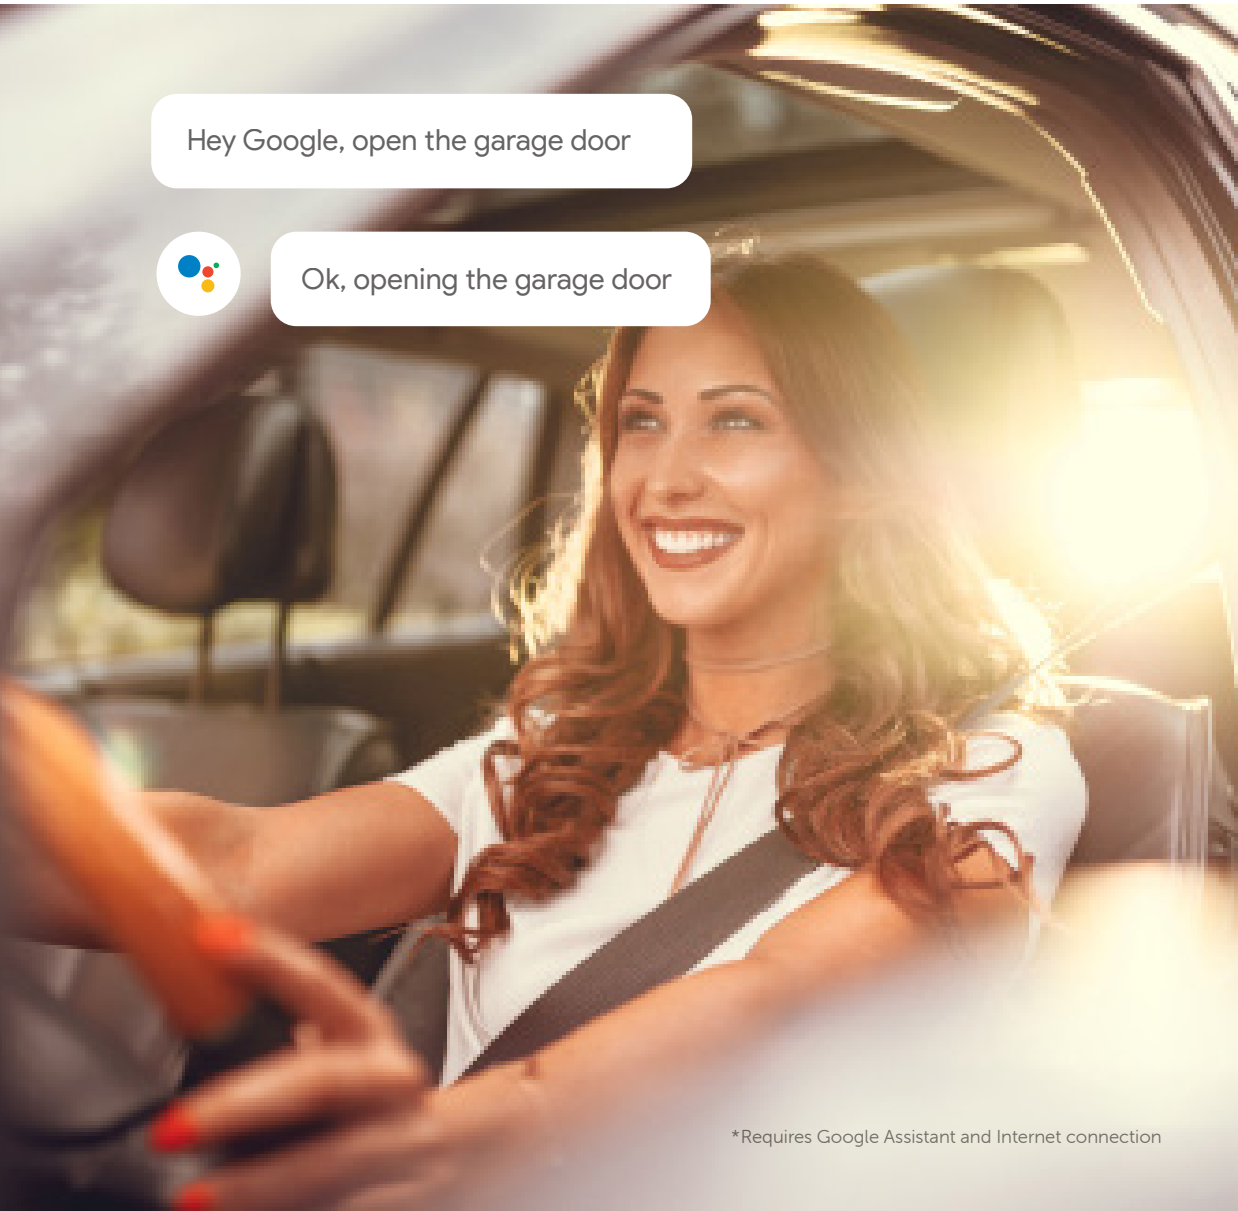

Download the free Zimi app on your smart phone or tablet.

Hands-free control  
of your garage door  
by simply speaking.

Hey Google, open the garage door

Ok, opening the garage door

Voice control from  
your smart device.

No need to get up,  
just use your voice.

\*Requires Google Assistant and Internet connection