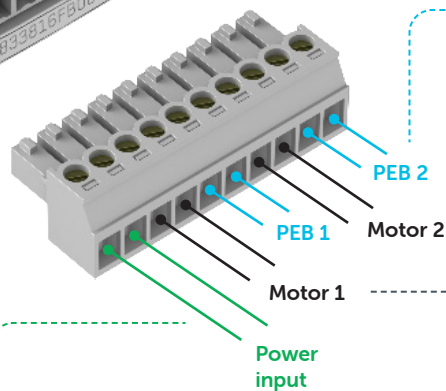

Quick Connector

Installation is easier with the simple wiring plug.