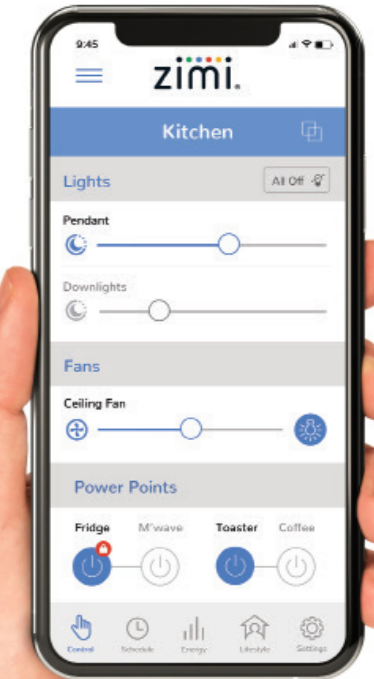

**1, 2, 3 & 4 Button Multi Purpose Switches**

Suitable for controlling more than lighting with all of the features.

Zimi puts powerful features in the palm of your hand

**Timers**

Auto off timers allow you to set a time to turn it off later, makes simple things unforgettable.

**Schedules**

Turn your devices on or off any day or time. Automate for convenience, security and energy savings.

**Remote Access**

Access all your devices anywhere and anytime on your smart device.

**Control**

See all the control features of your devices in any room and the whole home.

**Lifestyle**

Pre-made features activated with a single press to make everyday easier.

**Energy Use**

Instantly see the real cost in dollars and cents of each and every device.

Download the free Zimi app on your smart phone or tablet.

Hands-free control  
of your garage door  
by simply speaking.

Hey Google, open the garage door

Ok, opening the garage door

Voice control from  
your smart device.