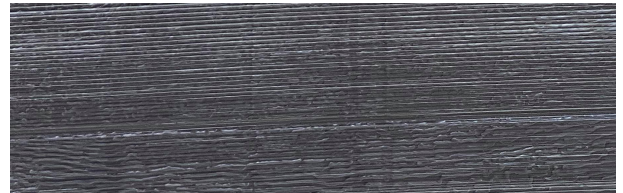

Durable and easy to maintain, Steel-Line introduces two new colours to the existing Colorbond® timber look sectional door range that combines the appearance of timber with the strength of Colorbond® steel. The result is a range of sectional garage doors which gives your home the stylish look without the price tag of real timber and extensive maintenance requirement. Unlike timber, these garage doors won't warp, shrink, splinter or rot; and they are also completely impervious to termites.

A garage door made from Colorbond® steel can give you lifelong performance. Thanks to the five-layer design of Colorbond® steel, it provides corrosion resistance and a durable baked on paint finish, making it look great and easy to maintain. With the new Colorbond® steel colours, the timber look garage doors provide an elegant twist with even greater design opportunities for your home.

The strength of Australian steel.

Made from only the high quality Australian BlueScope® Steel, our Colorbond® timber look sectional garage doors offer all the strength and peace of mind that you have come to expect from Steel-Line garage doors. Proudly manufactured right here in Australia, these garage doors are built tough enough to endure the extremes of Australia's harsh weather conditions.

Colorbond® Timber Look Colour Range

TWO BRAND NEW Colours:

Blushed Teak™

Ashen Black Oak™

An extension of the already popular Colorbond® steel range, inspired by the natural flora and fauna of Australia:

Classic Cedar®