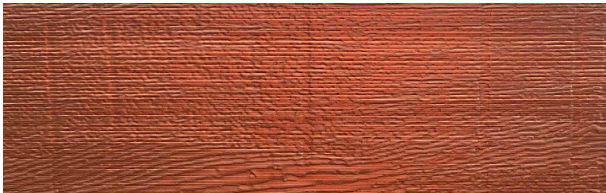

Durable and easy to maintain, Steel-Line introduces two new colours to the existing Colorbond® timber look sectional door range that combines the appearance of timber with the strength of Colorbond® steel. The result is a range of sectional garage doors which gives your home the stylish look without the price tag of real timber and extensive maintenance requirement. Unlike timber, these garage doors won't warp, shrink, splinter or rot; and they are also completely impervious to termites.

A garage door made from Colorbond® steel can give you lifelong performance. Thanks to the five-layer design of Colorbond® steel, it provides corrosion resistance and a durable baked on paint finish, making it look great and easy to maintain. With the new Colorbond® steel colours, the timber look garage doors provide an elegant twist with even greater design opportunities for your home.

The strength of Australian steel.

Made from only the high quality Australian BlueScope® Steel, our Colorbond® timber look sectional garage doors offer all the strength and peace of mind that you have come to expect from Steel-Line garage doors. Proudly manufactured right here in Australia, these garage doors are built tough enough to endure the extremes of Australia's harsh weather conditions.

Colorbond® Timber Look Colour Range

TWO BRAND NEW Colours:

Blushed Teak™

Ashen Black Oak™

An extension of the already popular Colorbond® steel range, inspired by the natural flora and fauna of Australia:

Classic Cedar®